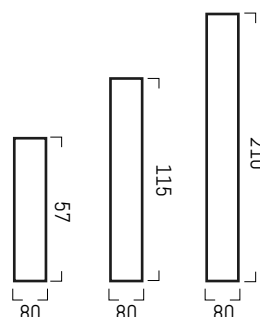

SCARICA
SCHEDA TECNICA

FLAT/T20-EVO e paletto in alluminio estruso si acquistano separatamente