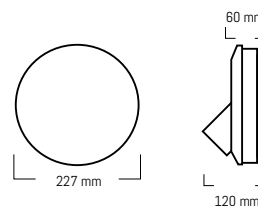

NERO - BLACK

PALO IN ALLUMINIO ESTRUSO

cod. PA4/5724 (80X80X57)

cod. PA4/1154 (80X80X115)

cod. PA4/2104 (80X80X210)

BIANCO - WHITE

cod. ML20T/4000

cod. ML20T/6500