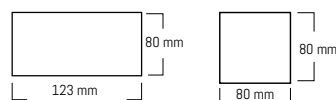

cod: R11074-1
NERO - BLACK