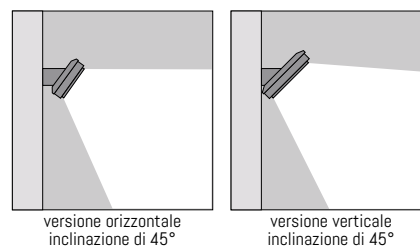

versione orizzontale
inclinazione di 45°

versione verticale
inclinazione di 45°

Singola Emissione di luce

Single Light Emission

Led - IP54 - 120° - 220/230 V - 50/60Hz

Dim. 153 x 260 x 56